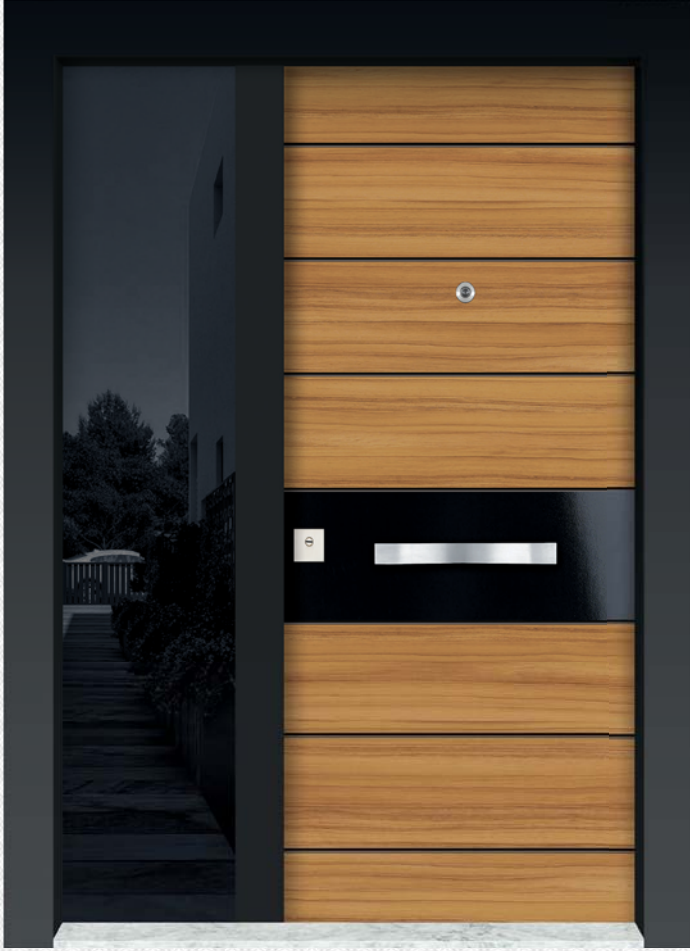

ANTIBACTERIAL
SURFACE

QUICK
ASSEMBLY

GUARANTEE

SOLID
PRODUCTS

12

SERIES

TDR • 1300

*Villa Giriş Kapısı / Villa Entrance
Door*